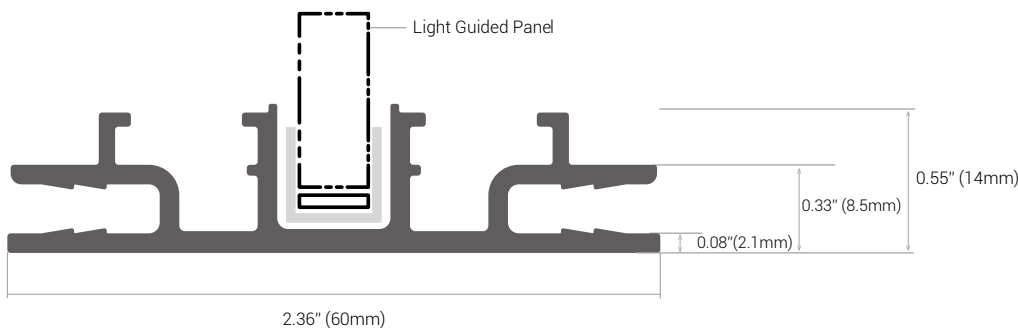

OVERVIEW

PROFILE VIEW

FRONT VIEW