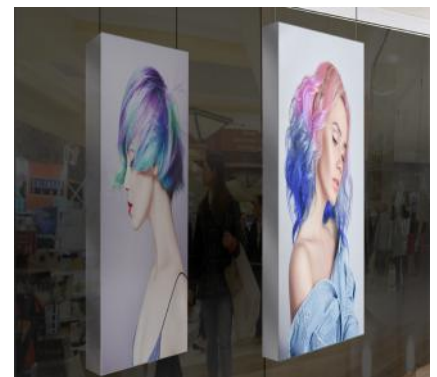

2" double sided frameless
LED lightbox
Part#: **822601**

Job Information <i>Fill out project details for this product below</i>			
Project		Location	
Contact		Date	
Product Number		Fixture Type	

Available at a length and width suitable for large format displays, the Dual 2" lightbox delivers premium light on both sides through OmniSheet thus making it the perfect option to back-light modern and beautiful graphic displays.