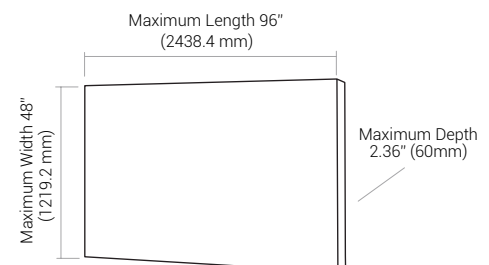

2" double sided frameless
LED lightbox
Part#: **822601**

Job Information <i>Fill out project details for this product below</i>			
Project		Location	
Contact		Date	
Product Number		Fixture Type	

Available at a length and width suitable for large format displays, the Dual 2" lightbox delivers premium light on both sides through OmniSheet thus making it the perfect option to back-light modern and beautiful graphic displays.

APPLICATIONS

- Premium Backlit Graphics
- Large Formats
- Light Engine options available

LIGHT TEMPERATURE

OVERVIEW

PROFILE VIEW

FRONT VIEW