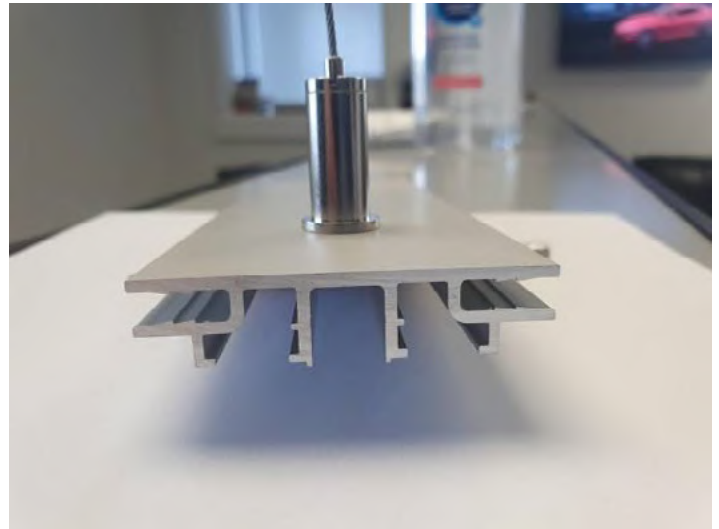

2" double sided frameless
LED lightbox
Part#: **822601**

Job Information <i>Fill out project details for this product below</i>			
Project		Location	
Contact		Date	
Product Number		Fixture Type	

Available at a length and width suitable for large format displays, the Dual 2" lightbox delivers premium light on both sides through OmniSheet thus making it the perfect option to back-light modern and beautiful graphic displays.

2" double sided frameless
LED lightbox

MOUNTING

- Ensure mounting materials are non-conductive
- Only install in dry environments

STEEL CABLE

Hanging on a 1/16" steel cable with a 1.12"x0.47"(28.5mmx12mm) suspension cylinder. Custom cable length. Each cable can hold up to 30kg (66.14lbs). Recommended: 4x8' Dual Light box needs 4 hanging cables.