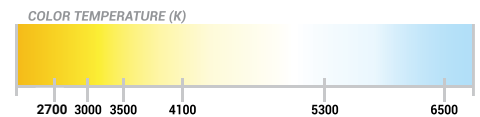

LIGHT TEMPERATURE