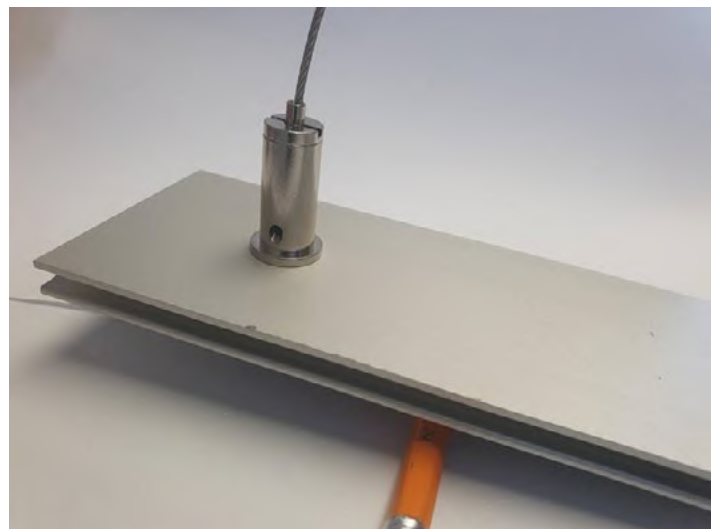

ELECTRICAL SPECIFICATIONS

Input Voltage	12V DC • 24V DC
Power Consumption	2.4 W/ft(Low-Wattage) • 4.4 W/ft
Wire Size	20 AWG 2 wire
Wire Size	Each light box must have direct connection to power supply. Do not wire light boxes in series
Connector	Standard 5' (1500 mm), optional 10' (3000 mm) • 2.1 / 5.5 mm barrel plug (Standard)
Certification	UL listed (E346146) UL sign (E334549)

2" double sided frameless
LED lightbox

MOUNTING

- Ensure mounting materials are non-conductive
- Only install in dry environments

STEEL CABLE

Hanging on a 1/16" steel cable with a 1.12"x0.47"(28.5mmx12mm) suspension cylinder. Custom cable length. Each cable can hold up to 30kg (66.14lbs). Recommended: 4x8' Dual Light box needs 4 hanging cables.