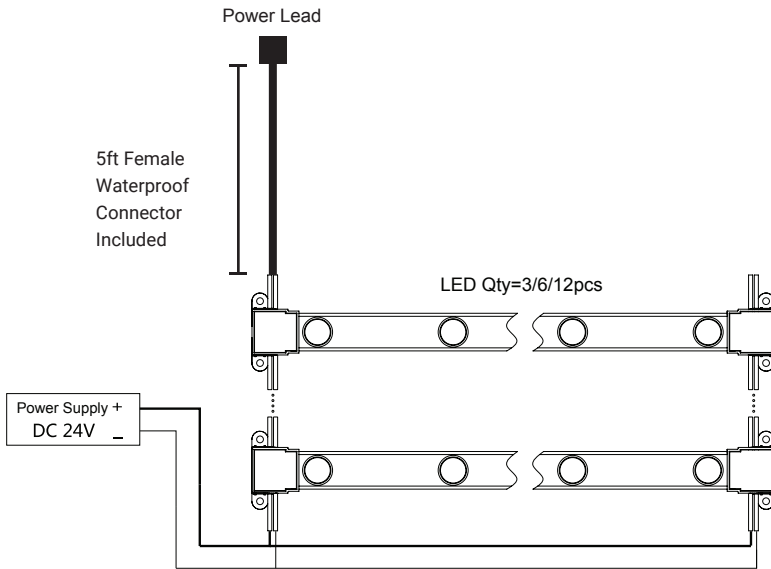

SPECIFICATIONS

PHYSICAL SPECIFICATIONS

Part Number	431200(240mm) • 431300(480mm) • 431400(960mm)
Model#	LLM24-FYD7-240-3-X (240mm) • LLM24-FYD7-480-6-X (480mm) • LLM24-FYD7-960-12-X (960mm)
Beam Angle	160° optically clear lens
Lumen	240mm Length - 350 lm • 480mm Length - 697 lm • 960mm Length - 1350 lm
Color Temperature	3000 K • 4000 K • 6500 K
Illumination	Single Face • Double Face
Mounting	Mounted with screws
Operating Temperature	-25 °C (-13 °F) ~ +60 °C (+140 °F)
Environment	IP65 - Wet locations
Dimensions	9 1/2" (240 mm) L x 0.9" (22.4 mm) W x 5/16" (8 mm) H 18 57/64" (480 mm) L x 31/32" (24.6 mm) W x 5/16" (8 mm) H 37 51/64" (960 mm) L x 31/32" (24.6 mm) W x 5/16" (8 mm) H
Lumen Maintenance	LM 80

ELETRICAL SPECIFICATIONS

Input Voltage	24V DC
Power Consumption	240mm Length : 3.7W • 480mm Length : 7.5W • 960mm Length : 15W
Wire Size	16 AWG 2 wire
Wiring	Each assembly set provided with 5 ft wire length including female waterproof connector plus one male waterproof connector with hardwire. Do not wire in series.
Certification	UL recognized component

6 LED water resistant
super bright lattice

Part#: 431200 (240mm)
431300 (480mm)
431400 (960mm)

WIRING DIAGRAM

ORDER INFORMATION

LMS Series

Product #	Size	Color Temperature	Voltage	Wattage
431200-xxx-24-3.7 (240mm)	CS: Length x Width (inch/mm)	300-3000 K	24-24V DC	3.7 3.7 W/module
431300-xxx-24-7.5 (480mm)		400-4000 K		7.5 7.5 W/module
431400-xxx-24-015 (960mm)		650-6500 K		15 15 W/module

EXAMPLE

431300-24x48-650-24-82.5

The specification number immediately above can be deconstructed as follows:

- LumiCurtain; Dimensions(CS)-24"X 48"; Color Temperature-6500K; Voltage-24V; Wattage-82.5 W/ft