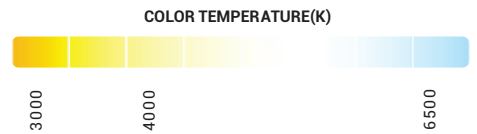

LIGHT TEMPERATURE