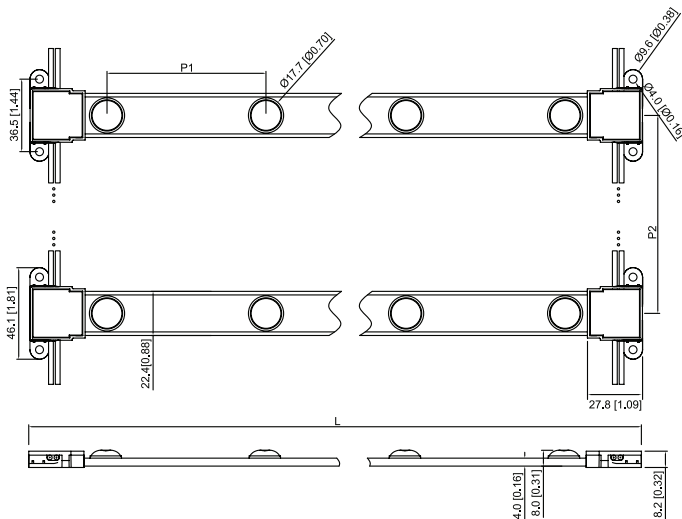

OVERVIEW

FRONT VIEW