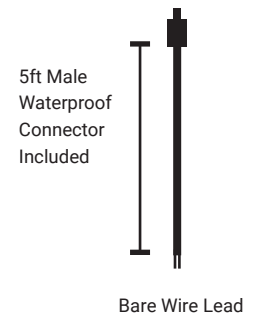

WIRING DIAGRAM

ORDER INFORMATION

LMS Series

Product #	Size	Color Temperature	Voltage	Wattage
431200-xxx-24-3.7 (240mm)	CS: Length x Width (inch/mm)	300-3000 K	24-24V DC	3.7 3.7 W/module
431300-xxx-24-7.5 (480mm)		400-4000 K		7.5 7.5 W/module
431400-xxx-24-015 (960mm)		650-6500 K		15 15 W/module

EXAMPLE

431300-24x48-650-24-82.5

The specification number immediately above can be deconstructed as follows:

- LumiCurtain; Dimensions(CS)-24"X 48"; Color Temperature-6500K; Voltage-24V; Wattage-82.5 W/ft