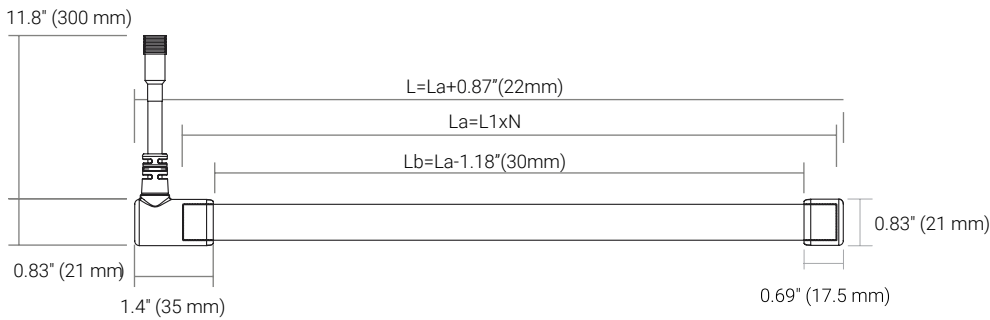

POWER SIDE FEED