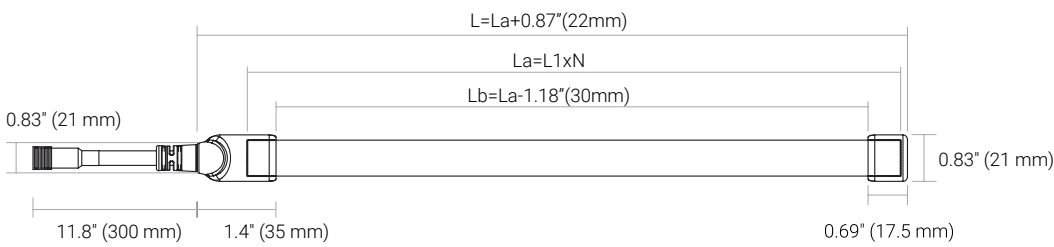

Outdoor attention-grabbing
neon LED light strip

OVERVIEW

TOP BEND OPTION

POWER END FEED