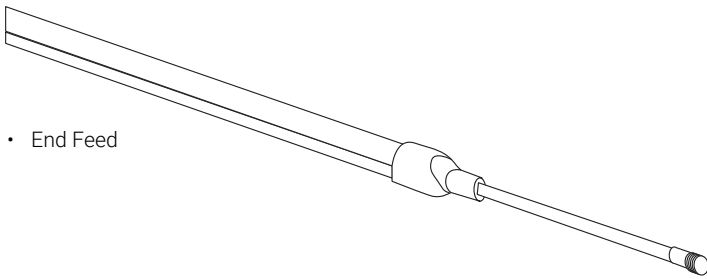

L1 = cuttable length

Lb = total length of Neon strip including end caps

Lc = total length of neon strip including end caps and connection

N = number of total segments

Outdoor attention-grabbing
neon LED light strip

OVERVIEW

SIDE BEND OPTION

POWER END FEED

POWER SIDE FEED

POWER REAR FEED

LEGEND

L = total length of illumination

L1 = cuttable length

Lb = total length of Neon strip including end caps

Lc = total length of neon strip including end caps and connection

N = number of total segments

Outdoor attention-grabbing
neon LED light strip

MOUNTING OPTIONS

TOP BEND OPTION

- Visible transparent window for cutting mark defined

SIDE BEND OPTION

- End Feed

- End Feed

- Side Feed

- Side Feed

- Rear Feed