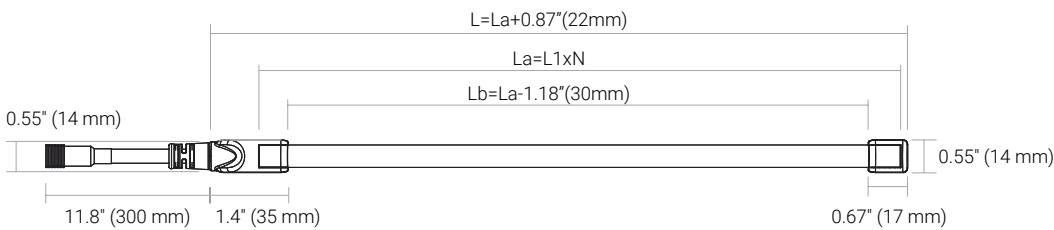

TOP BEND OPTION

SIDE BEND OPTION

Outdoor attention-grabbing
neon LED light strip

SPECIFICATIONS

PHYSICAL SPECIFICATIONS

Part Number	223004 (Top Bend-Standard) • 233104 (Side Bend-Standard) • 233107 (Side Bend-RGB)
Series	223004-XXX-24-2.7-XA • 233104-XXX-24-2.7-XC • 233107-XXX-24-4.3-XF
Chip	Legacy
Beam Angle	Top Bend - 180° • Side Bend - 160°
CRI	≥ 80
Color Temperature	3000 K • 4100 K • 6500 K • RGB
Lumens	White - top bend - 165 lm/ft • White - side bend - 123 lm/ft • RGB-side bend - 170 lm/ft
Operating Temperature	-20 °C (-4 °F) ~ +45 °C (+113 °F)
Environment	IP65 (Outdoor)
Diode pitch	8 mm (Standard) • 10 mm (RGB)
Cutable Length	2" (50.8mm)
Dimensions	Top Bend - 0.62" x 0.6" • Side Bend - 0.4" x 0.8"
Maximum Length	Standard - 2.73 W/ft - 32.8 ft • RGB - 4.24 W/ft - 16.4 ft

L1 = cuttable length

Lb = total length of Neon strip including end caps

Lc = total length of neon strip including end caps and connection

N = number of total segments

Outdoor attention-grabbing
neon LED light strip

OVERVIEW

SIDE BEND OPTION

POWER END FEED

POWER SIDE FEED

POWER REAR FEED

LEGEND

L = total length of illumination

L1 = cuttable length

Lb = total length of Neon strip including end caps

Lc = total length of neon strip including end caps and connection

N = number of total segments

Outdoor attention-grabbing
neon LED light strip

MOUNTING OPTIONS