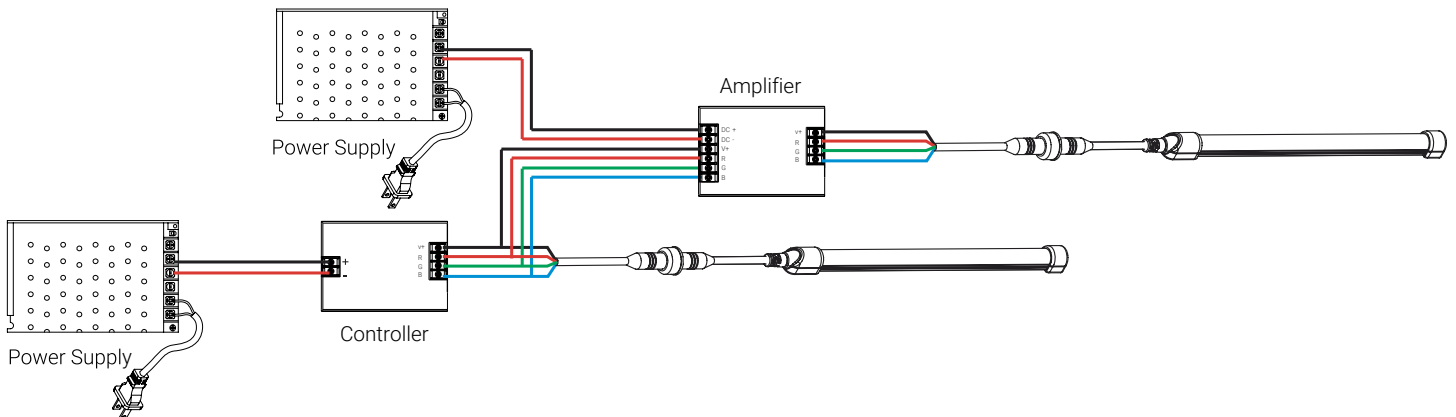

- Brackets

- Clip

- Aluminum Channel

Outdoor attention-grabbing
neon LED light strip

WIRING

NON-DIMMABLE

DIMMABLE

Outdoor attention-grabbing
neon LED light strip