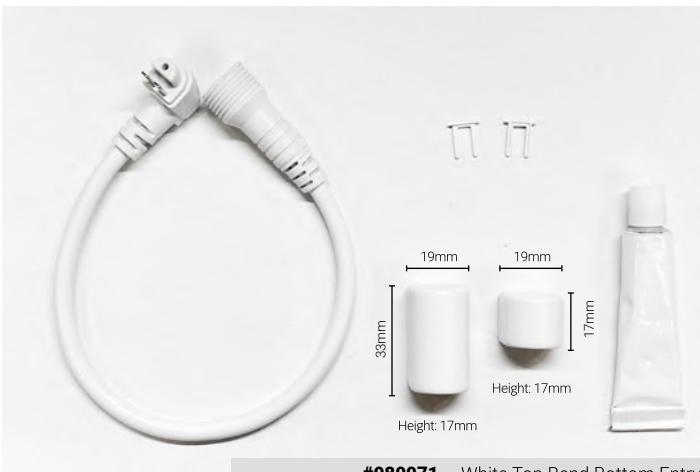

ACCESSORIES

#980078 - White Light Connector Top/Side Bend

#980079 - RGB Light Connector Side Bend

#980069 - White Top Bend Straight Entry

#980070 - White Top Bend Side Entry

#980071 - White Top Bend Bottom Entry