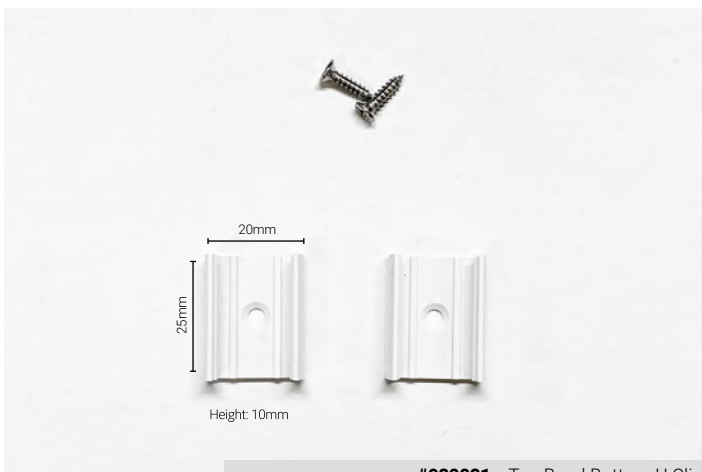

ACCESSORIES

#980078 - White Light Connector Top/Side Bend

#980079 - RGB Light Connector Side Bend

#980069 - White Top Bend Straight Entry

#980070 - White Top Bend Side Entry

#980071 - White Top Bend Bottom Entry

#980072 - White Side Bend Straight Entry

Outdoor attention-grabbing
neon LED light strip

ACCESSORIES

#980073 - White Side Bend Side Entry

#980074 - White Side Bend Bottom Entry

#980076 - RGB Side Bend Side Entry

#980077 - RGB Side Bend Bottom Entry

#980081 - Top Bend Bottom U Clip

#980083 - Side Bend Bottom U Clip

Outdoor attention-grabbing
neon LED light strip

ACCESSORIES

#98082 - Side Bend Top U Clip

#980085 - 38" long aluminium channel with two mounting screws