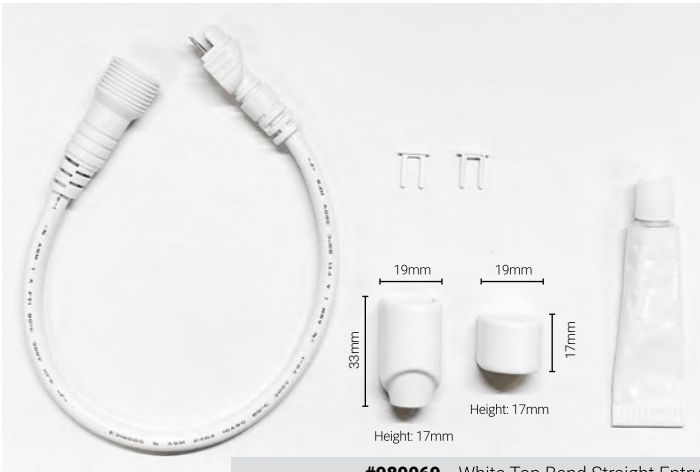

- Brackets

- Clip

- Aluminum Channel

Outdoor attention-grabbing
neon LED light strip

WIRING

NON-DIMMABLE

DIMMABLE

Outdoor attention-grabbing
neon LED light strip

ACCESSORIES

#980078 - White Light Connector Top/Side Bend

#980079 - RGB Light Connector Side Bend

#980069 - White Top Bend Straight Entry

#980070 - White Top Bend Side Entry

#980071 - White Top Bend Bottom Entry