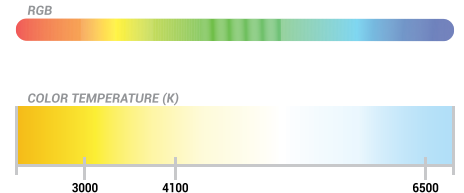

LIGHT TEMPERATURE