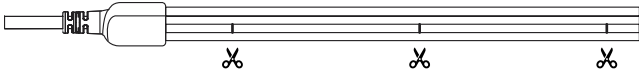

Outdoor attention-grabbing
neon LED light strip

MOUNTING OPTIONS

TOP BEND OPTION

- Visible transparent window for cutting mark defined