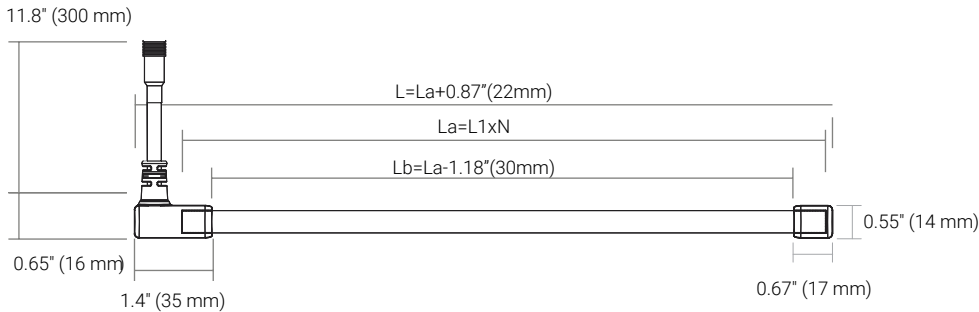

TOP BEND OPTION

SIDE BEND OPTION

Outdoor attention-grabbing
neon LED light strip

SPECIFICATIONS

PHYSICAL SPECIFICATIONS

Part Number	223004 (Top Bend-Standard) • 233104 (Side Bend-Standard) • 233107 (Side Bend-RGB)
Series	223004-XXX-24-2.7-XA • 233104-XXX-24-2.7-XC • 233107-XXX-24-4.3-XF
Chip	Legacy
Beam Angle	Top Bend - 180° • Side Bend - 160°
CRI	≥ 80
Color Temperature	3000 K • 4100 K • 6500 K • RGB
Lumens	White - top bend - 165 lm/ft • White - side bend - 123 lm/ft • RGB-side bend - 170 lm/ft
Operating Temperature	-20 °C (-4 °F) ~ +45 °C (+113 °F)
Environment	IP65 (Outdoor)
Diode pitch	8 mm (Standard) • 10 mm (RGB)
Cutable Length	2" (50.8mm)
Dimensions	Top Bend - 0.62" x 0.6" • Side Bend - 0.4" x 0.8"
Maximum Length	Standard - 2.73 W/ft - 32.8 ft • RGB - 4.24 W/ft - 16.4 ft

L1 = cuttable length

Lb = total length of Neon strip including end caps

Lc = total length of neon strip including end caps and connection

N = number of total segments

Outdoor attention-grabbing
neon LED light strip

OVERVIEW

SIDE BEND OPTION

POWER END FEED

POWER SIDE FEED

POWER REAR FEED

LEGEND

L = total length of illumination

L1 = cuttable length

Lb = total length of Neon strip including end caps

Lc = total length of neon strip including end caps and connection

N = number of total segments

Outdoor attention-grabbing
neon LED light strip

MOUNTING OPTIONS