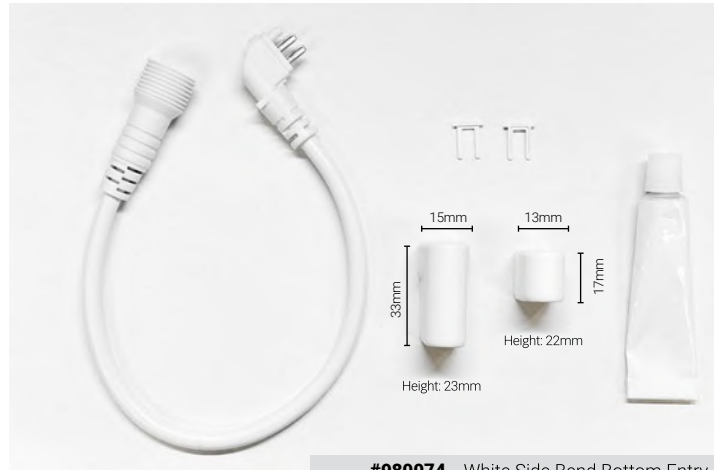

ACCESSORIES

#980078 - White Light Connector Top/Side Bend

#980079 - RGB Light Connector Side Bend

#980069 - White Top Bend Straight Entry

#980070 - White Top Bend Side Entry

#980071 - White Top Bend Bottom Entry

#980072 - White Side Bend Straight Entry

Outdoor attention-grabbing
neon LED light strip

ACCESSORIES

#980073 - White Side Bend Side Entry

#980074 - White Side Bend Bottom Entry

#980076 - RGB Side Bend Side Entry

#980077 - RGB Side Bend Bottom Entry

#980081 - Top Bend Bottom U Clip

#980083 - Side Bend Bottom U Clip

Outdoor attention-grabbing
neon LED light strip

ACCESSORIES

#98082 - Side Bend Top U Clip

#980085 - 38" long aluminium channel with two mounting screws