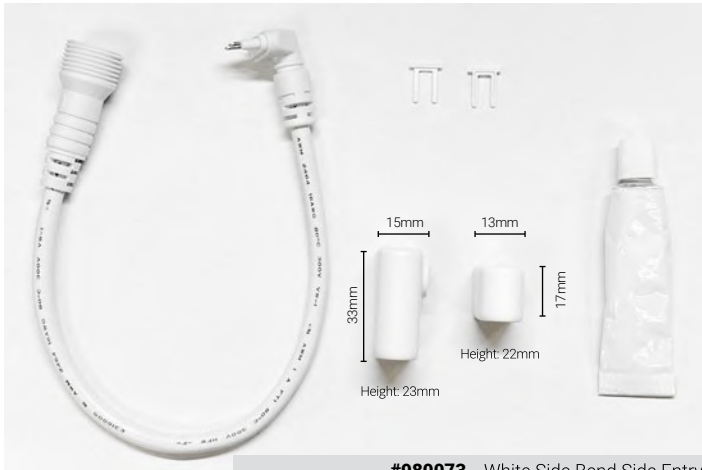

Outdoor attention-grabbing
neon LED light strip

ACCESSORIES

#980073 - White Side Bend Side Entry