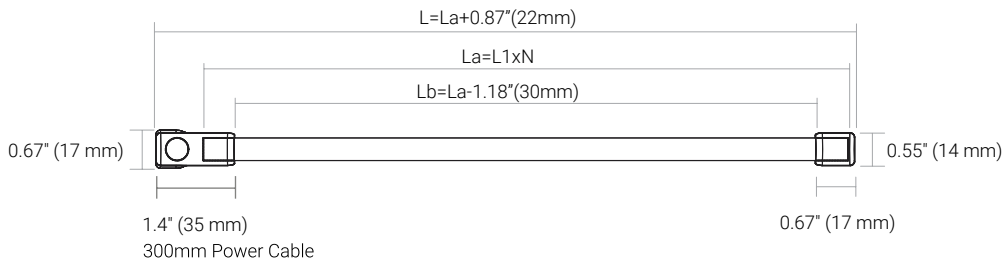

TOP BEND OPTION

SIDE BEND OPTION

Outdoor attention-grabbing
neon LED light strip

SPECIFICATIONS

PHYSICAL SPECIFICATIONS

Part Number	223004 (Top Bend-Standard) • 233104 (Side Bend-Standard) • 233107 (Side Bend-RGB)
Series	223004-XXX-24-2.7-XA • 233104-XXX-24-2.7-XC • 233107-XXX-24-4.3-XF
Chip	Legacy
Beam Angle	Top Bend - 180° • Side Bend - 160°
CRI	≥ 80
Color Temperature	3000 K • 4100 K • 6500 K • RGB
Lumens	White - top bend - 165 lm/ft • White - side bend - 123 lm/ft • RGB-side bend - 170 lm/ft
Operating Temperature	-20 °C (-4 °F) ~ +45 °C (+113 °F)
Environment	IP65 (Outdoor)
Diode pitch	8 mm (Standard) • 10 mm (RGB)
Cutable Length	2" (50.8mm)
Dimensions	Top Bend - 0.62" x 0.6" • Side Bend - 0.4" x 0.8"
Maximum Length	Standard - 2.73 W/ft - 32.8 ft • RGB - 4.24 W/ft - 16.4 ft

L1 = cuttable length

Lb = total length of Neon strip including end caps

Lc = total length of neon strip including end caps and connection

N = number of total segments

Outdoor attention-grabbing
neon LED light strip

OVERVIEW

SIDE BEND OPTION

POWER END FEED

POWER SIDE FEED

POWER REAR FEED

LEGEND

L = total length of illumination

L1 = cuttable length

Lb = total length of Neon strip including end caps

Lc = total length of neon strip including end caps and connection

N = number of total segments

Outdoor attention-grabbing
neon LED light strip

MOUNTING OPTIONS