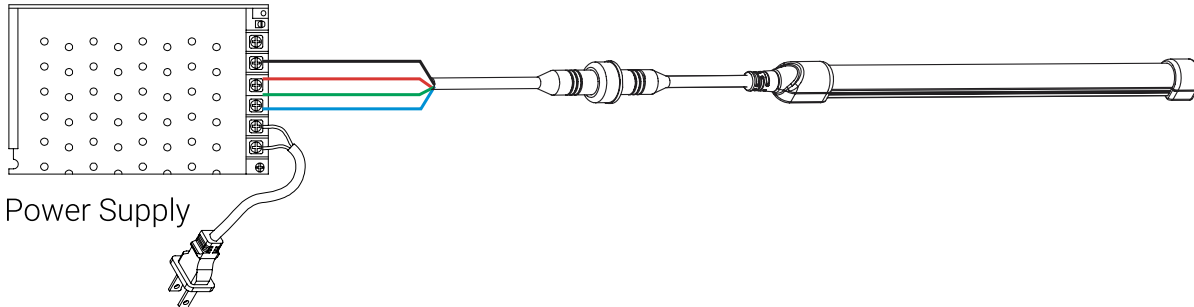

- Brackets

- Clip

- Aluminum Channel

Outdoor attention-grabbing
neon LED light strip

WIRING

NON-DIMMABLE

DIMMABLE

Outdoor attention-grabbing
neon LED light strip