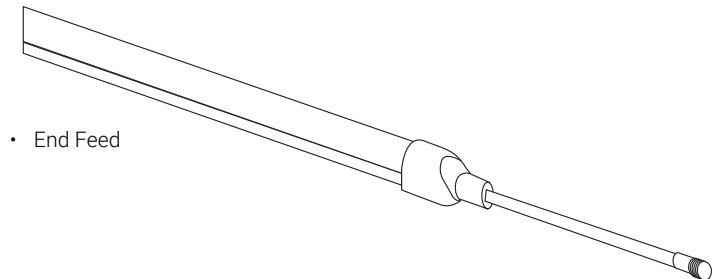

Lb = total length of Neon strip including end caps

Lc = total length of neon strip including end caps and connection

N = number of total segments

Outdoor attention-grabbing
neon LED light strip

MOUNTING OPTIONS

TOP BEND OPTION

- Visible transparent window for cutting mark defined

SIDE BEND OPTION

- End Feed

- End Feed

- Side Feed

- Side Feed

- Rear Feed

- Rear Feed

Outdoor attention-grabbing
neon LED light strip

MOUNTING OPTIONS

TOP BEND OPTION

- Brackets

- Clip

- Aluminum Channel

SIDE BEND OPTION