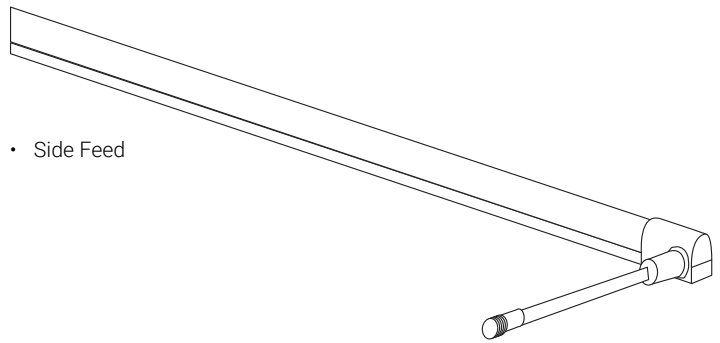

Lb = total length of Neon strip including end caps

Lc = total length of neon strip including end caps and connection

N = number of total segments

Outdoor attention-grabbing
neon LED light strip

MOUNTING OPTIONS

TOP BEND OPTION

- Visible transparent window for cutting mark defined

SIDE BEND OPTION

- End Feed

- End Feed

- Side Feed

- Side Feed

- Rear Feed

- Rear Feed

Outdoor attention-grabbing
neon LED light strip

MOUNTING OPTIONS

TOP BEND OPTION

- Brackets

- Clip

- Aluminum Channel

SIDE BEND OPTION