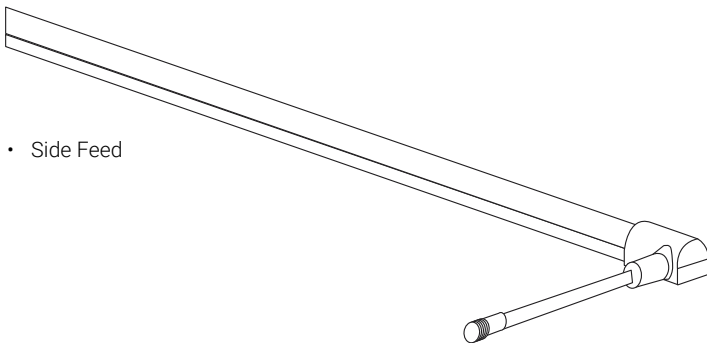

Lb = total length of Neon strip including end caps

Lc = total length of neon strip including end caps and connection

N = number of total segments

Outdoor attention-grabbing
neon LED light strip

MOUNTING OPTIONS

TOP BEND OPTION

- Visible transparent window for cutting mark defined

SIDE BEND OPTION

- End Feed

- End Feed

- Side Feed

- Side Feed

- Rear Feed

- Rear Feed

Outdoor attention-grabbing
neon LED light strip

MOUNTING OPTIONS

TOP BEND OPTION

- Brackets

- Clip

- Aluminum Channel

SIDE BEND OPTION