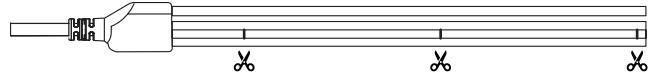

SIDE BEND OPTION

- End Feed