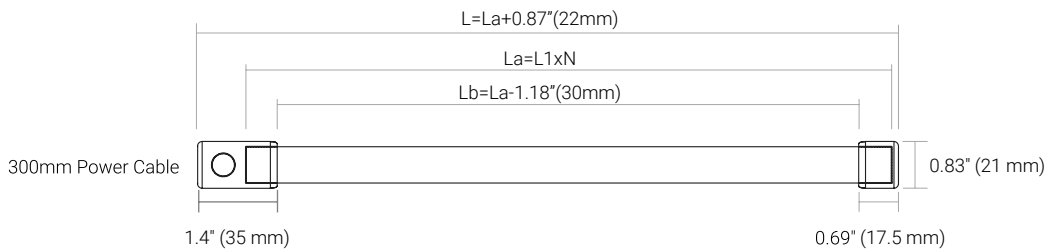

POWER REAR FEED

LEGEND

L = total length of illumination

L1 = cuttable length

Lb = total length of Neon strip including end caps

Lc = total length of neon strip including end caps and connection

N = number of total segments