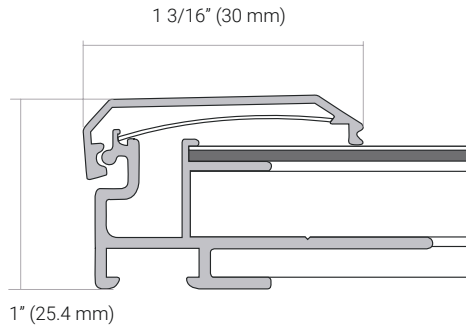

OVERVIEW

EXTRUSION VIEW