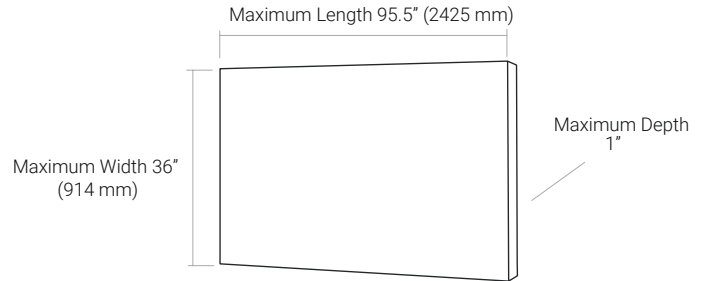

PROFILE VIEW

SPECIFICATIONS

PHYSICAL SPECIFICATIONS

Part Number	611301
Series	LLB
Color Temperature	5300 K
Mounting	Wall mounted with euro hangers supplied or pendant with hanging wires
Operating Temperature	-30 °C (-22 °F) ~ +40 °C (+104 °F)
Environment	Dry / Damp location only (indoor)
Frame Opening Safety	0.25" on each side
Thickness	30 mm - 1" (25.4 mm)
Minimum Size	11" (279 mm) L x 8 1/2" (216 mm) W
Maximum Size	95.5" (2425 mm) L x 36" (914 mm) W
Frame Material	Anodized frame
Frame Color	Silver/Black/Custom color

ELECTRICAL SPECIFICATIONS

Input Voltage	12V DC • 24V DC
Power Consumption	2.4 W/ft
Wire Size	20 AWG 2 wire
Wiring	Each light box must have direct connection to power supply. Do not wire light boxes in series.
Connector	2.1 / 5.5 mm barrel plug. Standard 5' (1500 mm), optional 10' (3000 mm)
Certification	UL listed (E346146) UL sign (E334549)